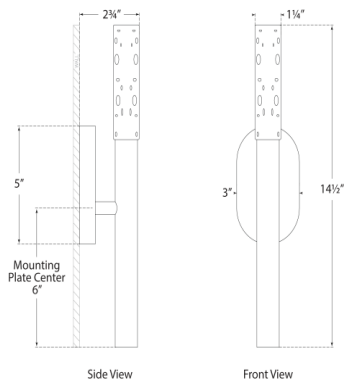

Rousseau Small Bath Sconce

KW2280BZ-SG

Materials Shown

Bronze With Seeded Glass

Available in

Antique-Burnished Brass With Etched Crystal

Antique-Burnished Brass With Seeded Glass

Bronze With Etched Crystal

Bronze With Seeded Glass

Polished Nickel With Etched Crystal

Polished Nickel With Seeded Glass

Antique-Burnished Brass

Bronze

Polished Nickel

Dimensions

Height: 14.5"

Width: 3"

Extension: 2.75"

Backplate: 3" x 5" Oval

Socket

Dedicated LED

Wattage

6w (500lm)

Weight

3 lbs