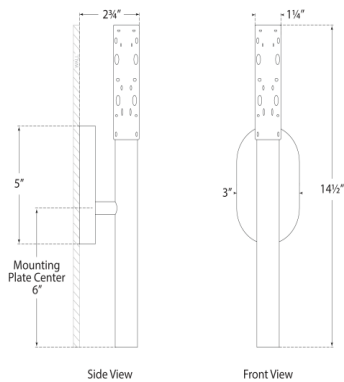

Rousseau Small Bath Sconce

KW2280PN-ECG

Materials Shown

Polished Nickel

Available in

Antique-Burnished Brass With Etched Crystal

Antique-Burnished Brass With Seeded Glass

Bronze With Etched Crystal

Bronze With Seeded Glass

Polished Nickel With Etched Crystal

Polished Nickel With Seeded Glass

Antique-Burnished Brass

Bronze

Polished Nickel

Dimensions

Height: 10.5"

Width: 3"

Extension: 3"

Backplate: 3" x 5" Oval

Socket

Dedicated LED

Wattage

6w (700lm)

Weight

5 lbs