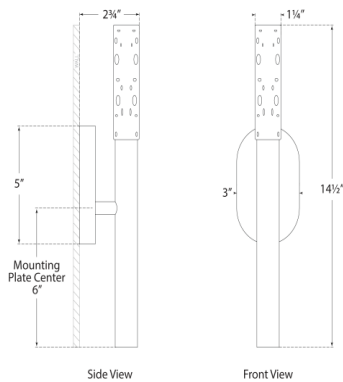

Rousseau Small Bath Sconce

KW2280BZ-EC

Materials Shown

Bronze With Etched Crystal

Available in

Antique-Burnished Brass With Etched Crystal

Antique-Burnished Brass With Seeded Glass

Bronze With Etched Crystal

Bronze With Seeded Glass

Polished Nickel With Etched Crystal

Polished Nickel With Seeded Glass

Antique-Burnished Brass

Bronze

Polished Nickel

Dimensions

Height: 14.5"

Width: 3"

Extension: 2.75"

Backplate: 3" x 5" Oval

Socket

Dedicated LED

Wattage

6w (500lm)

Weight

3 lbs