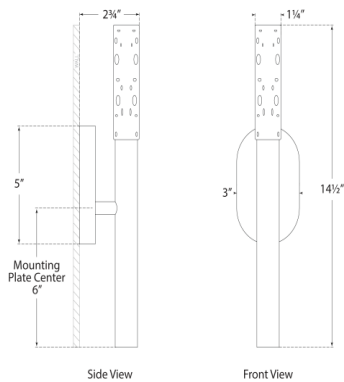

Rousseau Small Bath Sconce

KW2280BZ-CG

Materials Shown

Bronze

Available in

- **Antique-Burnished Brass With Etched Crystal**
- **Antique-Burnished Brass With Seeded Glass**
- **Bronze With Etched Crystal**
- **Bronze With Seeded Glass**
- **Polished Nickel With Etched Crystal**
- **Polished Nickel With Seeded Glass**
- **Antique-Burnished Brass**
- **Bronze**
- **Polished Nickel**

Dimensions

- **Height: 10.5"**
- **Width: 3"**
- **Extension: 3"**
- **Backplate: 3" x 5" Oval**

Socket

Dedicated LED

Wattage

6w (700lm)

Weight

5 lbs