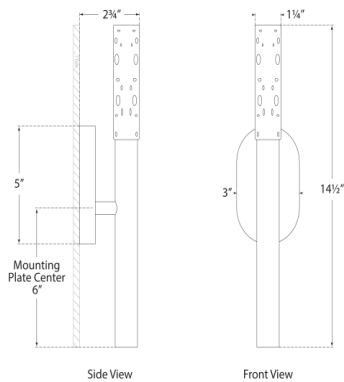

Rousseau Small Bath Sconce

KW2280BZ-ECG

Materials Shown

Bronze

Available in

Antique-Burnished Brass With Etched Crystal

Antique-Burnished Brass With Seeded Glass

Bronze With Etched Crystal

Bronze With Seeded Glass

Polished Nickel With Etched Crystal

Polished Nickel With Seeded Glass

Antique-Burnished Brass

Bronze

Polished Nickel

Dimensions

Height: 10.5"

Width: 3"

Extension: 3"

Backplate: 3" x 5" Oval

Socket

Dedicated LED

Wattage

6w (700lm)

Weight

5 lbs