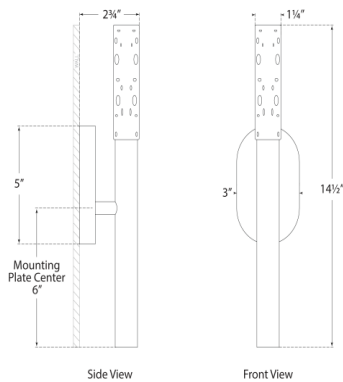

Rousseau Small Bath Sconce

KW2280AB-ECG

Materials Shown

Antique-Burnished Brass

Available in

Antique-Burnished Brass With Etched Crystal

Antique-Burnished Brass With Seeded Glass

Bronze With Etched Crystal

Bronze With Seeded Glass

Polished Nickel With Etched Crystal

Polished Nickel With Seeded Glass

Antique-Burnished Brass

Bronze

Polished Nickel

Dimensions

Height: 10.5"

Width: 3"

Extension: 3"

Backplate: 3" x 5" Oval

Socket

Dedicated LED

Wattage

6w (700lm)

Weight

5 lbs