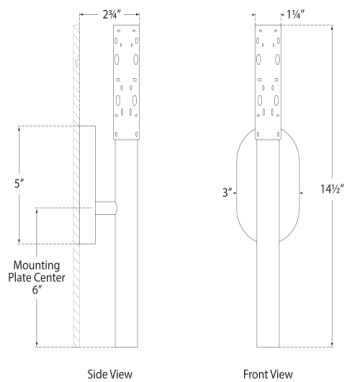

Rousseau Small Bath Sconce

KW2280AB-CG

Materials Shown

Antique-Burnished Brass

Available in

Antique-Burnished Brass With Etched Crystal

Antique-Burnished Brass With Seeded Glass

Bronze With Etched Crystal

Bronze With Seeded Glass

Polished Nickel With Etched Crystal

Polished Nickel With Seeded Glass

Antique-Burnished Brass

Bronze

Polished Nickel

Dimensions

Height: 10.5"

Width: 3"

Extension: 3"

Backplate: 3" x 5" Oval

Socket

Dedicated LED

Wattage

6w (700lm)

Weight

5 lbs