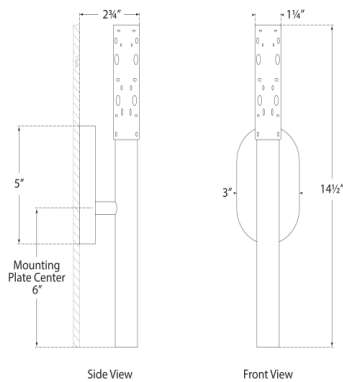

Rousseau Small Bath Sconce

KW2280PN-EC

Materials Shown

Polished Nickel With Etched Crystal

Available in

Antique-Burnished Brass With Etched Crystal

Antique-Burnished Brass With Seeded Glass

Bronze With Etched Crystal

Bronze With Seeded Glass

Polished Nickel With Etched Crystal

Polished Nickel With Seeded Glass

Antique-Burnished Brass

Bronze

Polished Nickel

Dimensions

Height: 14.5"

Width: 3"

Extension: 2.75"

Backplate: 3" x 5" Oval

Socket

Dedicated LED

Wattage

6w (500lm)

Weight

3 lbs