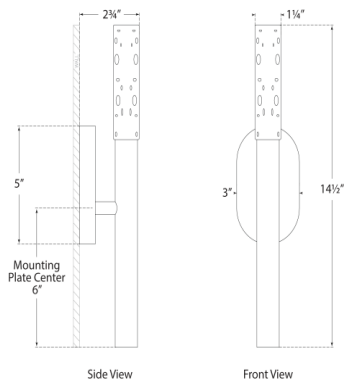

Rousseau Small Bath Sconce

KW2280PN-CG

Materials Shown

Polished Nickel

Available in

Antique-Burnished Brass With Etched Crystal

Antique-Burnished Brass With Seeded Glass

Bronze With Etched Crystal

Bronze With Seeded Glass

Polished Nickel With Etched Crystal

Polished Nickel With Seeded Glass

Antique-Burnished Brass

Bronze

Polished Nickel

Dimensions

Height: 10.5"

Width: 3"

Extension: 3"

Backplate: 3" x 5" Oval

Socket

Dedicated LED

Wattage

6w (700lm)

Weight

5 lbs